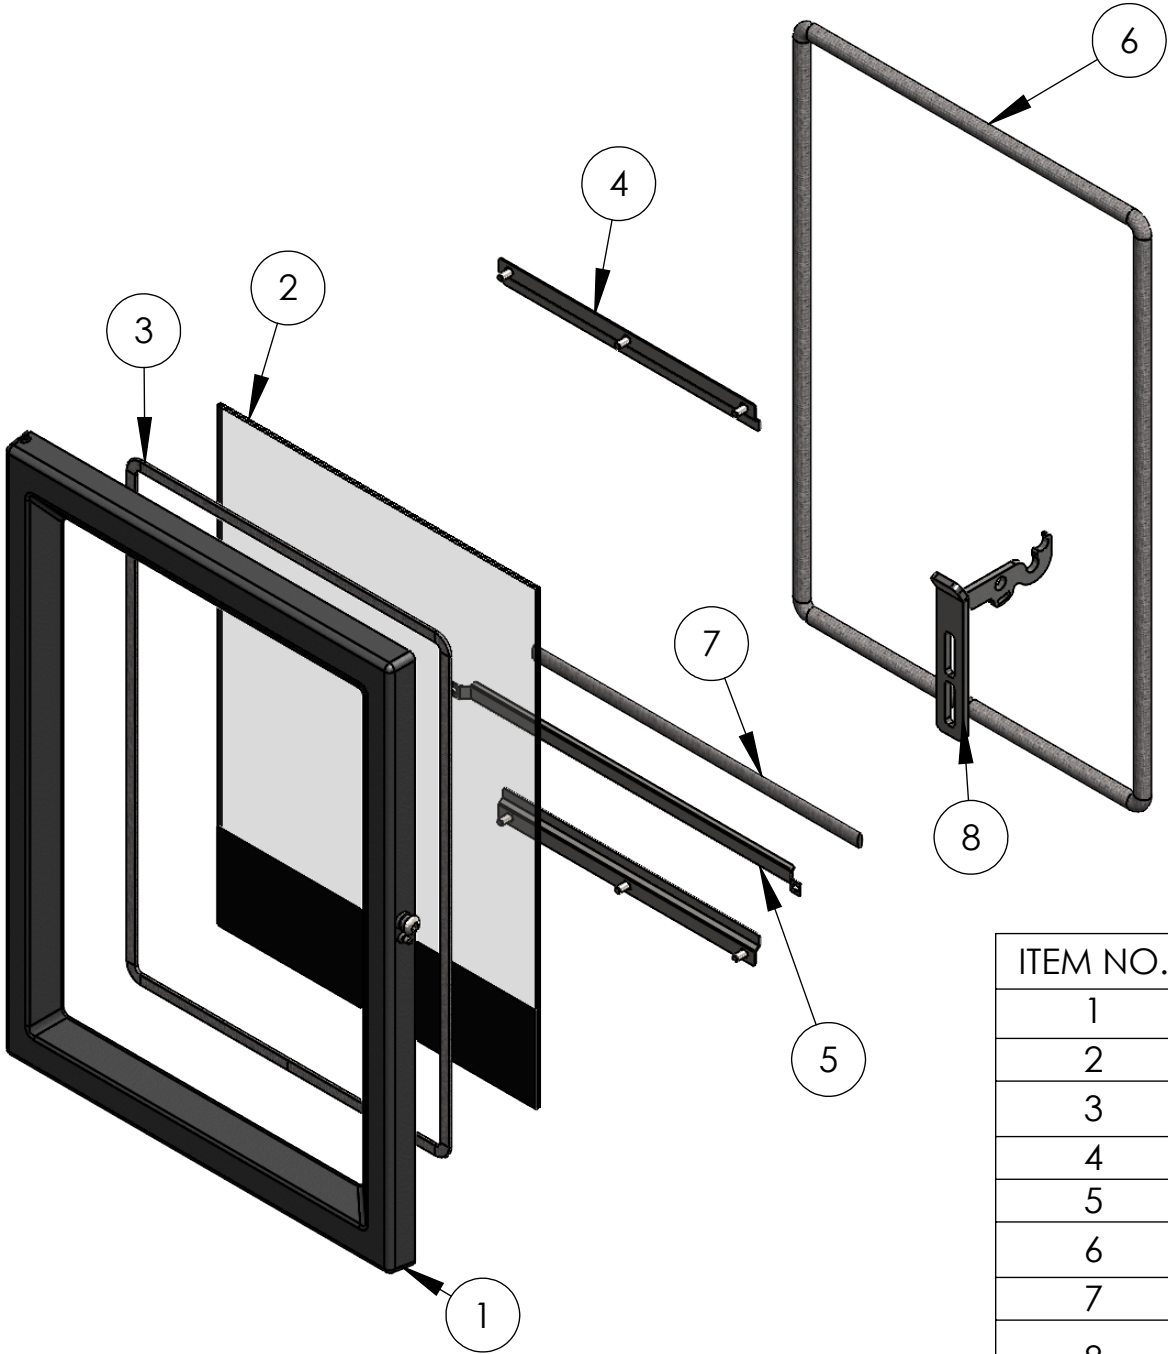

# Ecostar Door Assembly

ITEM NO.	PART NUMBER	5KW	5 Wide	QTY.
1	Door Casting	9811	9840	1
2	Glass Panel	9810	9839	1
3	Glass Seal	9816	9844	1
4	Glass retainer	9815	9815	2
5	centre Seal Channel	9813	9842	1
6	outer Door Seal	9814	9843	1
7	centre Door Seal	9812	9841	1
8	Door Handle with limit	9817	9817	1